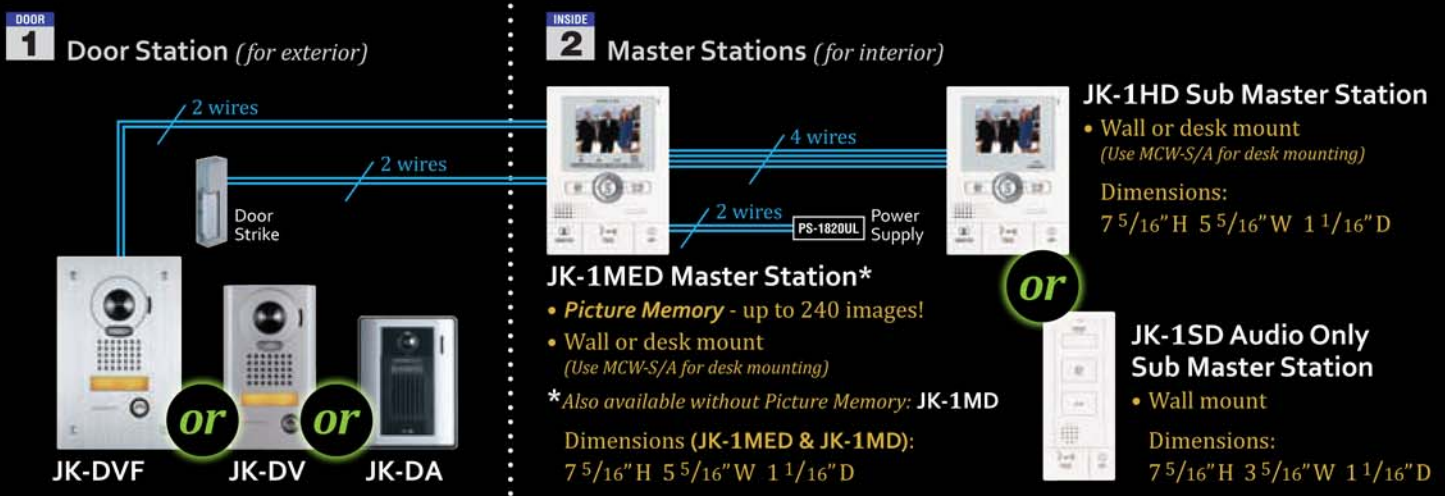

Choose from 2 video master & 2 sub master designs.

Actual Size

JK BOXED SETS

Each set includes 1 master station, 1 door station, & 1 power supply

with Picture Memory

JKS-1AED: JK-1MED + JK-DA + power supply

JKS-1AEDV: JK-1MED + JK-DV + power supply

JKS-1AEDF: JK-1MED + JK-DVF + power supply

without Picture Memory

JKS-1AD: JK-1MD + JK-DA + power supply

JKS-1ADV: JK-1MD + JK-DV + power supply

JKS-1ADF: JK-1MD + JK-DVF + power supply

WIRING EXAMPLE*

*Diagram is for illustrative purposes only. System wiring may vary by installation! Refer to instruction manual for actual wire count & installation directions.

Picture Memory

Record up to 240 images!