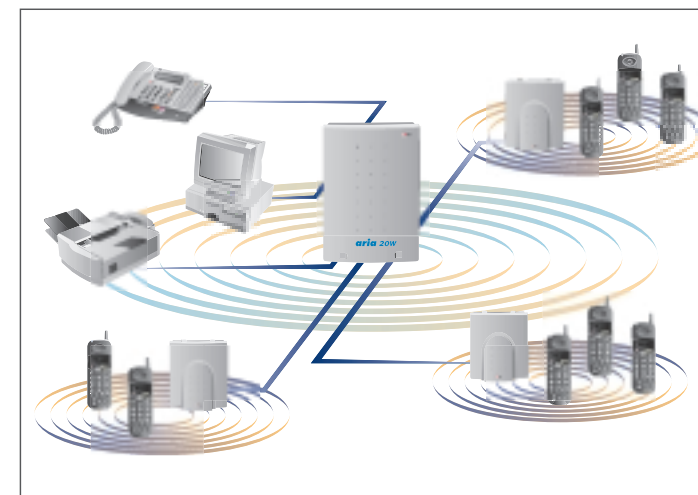

Support

With a current installed base exceeding 30,000 systems, LG aria systems supported by a national network of more than 110 trained and approved dealers. To further enhance the support offered by your Aria approved dealer, Aria Communications have fully equipped system support laboratories at our National Support Centre in Melbourne. In addition, the systems have the comprehensive support of LG who currently operate in over 150 countries around the world.