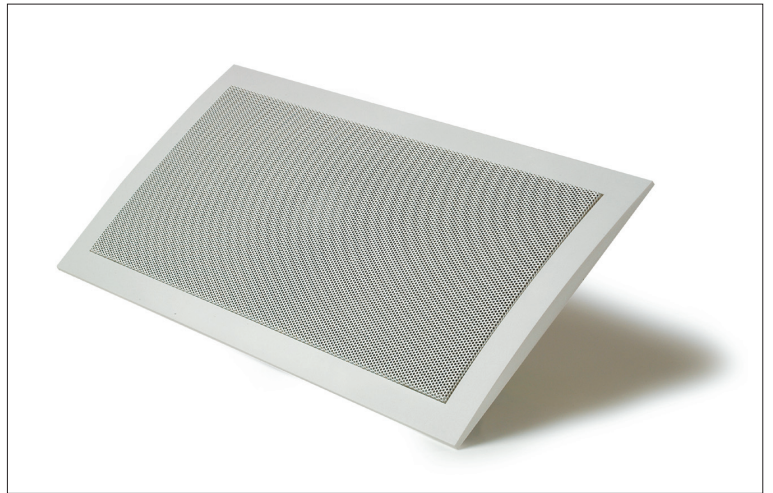

LINN

KEY FEATURES INCLUDE

- Versatile high performance installed multi-room and home theatre loudspeaker
- Paintable finish to match any décor
- Passive and active options

The Sekrit in-wall loudspeakers provide practicality, performance and style, allowing high quality audio to be reproduced whilst remaining virtually invisible. The Sekrit is designed to be fitted in a plasterboard/ wood construction partition wall or ceiling. The baffles/ grilles can be spray-painted to match the room décor.

The durable baffles and drive units make it possible to install in-wall Sekrit loudspeakers in places not normally considered. They are equally at home in kitchens, bathrooms or even the most elegant lounge setting.

Sekrits are ideally suited to surround-sound installations as both front and rear channel loudspeakers. A single Sekrit mounted in the wall behind your television makes a good centre channel loudspeaker.

In keeping with Linn's philosophy, the Sekrit in-wall loudspeakers are fully upgradeable, each stage providing a notable improvement in acoustic performance, through bi-wiring, bi-amping or Aktiv.

SEKRIT

SPECIFICATION

In-wall loudspeaker